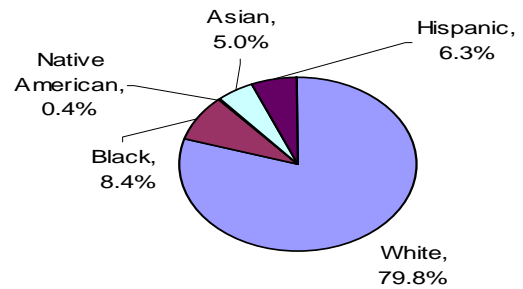

Dane County WisKids Count Data Snapshot

Population

Total Population: 463,836

Under age 18: 98,860

Under age 5: 34,951

Children in single parent

Households: 23.8%

Speak a language other than English at home: 10.3%

Kids in Dane County

Living in Poverty

	2000	2006	WI
All Residents	9.4%	10.0%	11%
Families with children under 18	6.1%	6.0%	12.4%
All Children	7.2%	9%	14.9%
Female headed households	20.7%	26.9%	29.0%
Children living below 200% of FPL	20.6%	20.8%	34.0%