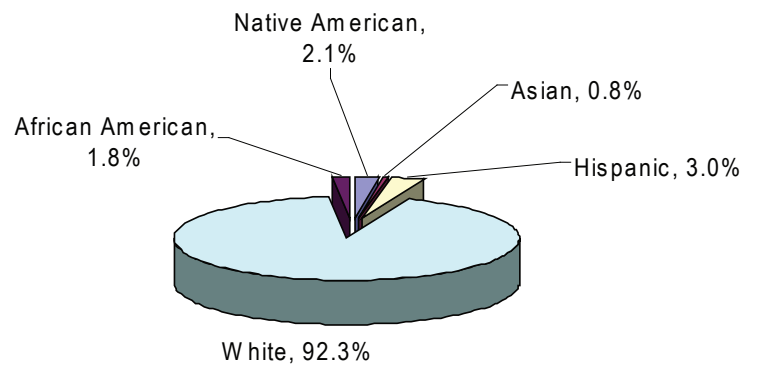

Juneau County

WisKids County Data Snapshot

Population

Total population: 26,633

Under age 18: 5,694

Under age 5: 1,747

Children in a single parent household: 7.5%

Speak a language other than English at home: 4.3%

Kids in Juneau County

Living in Poverty

	2000	2006-08	Wisconsin
All Residents	9.7%	11.30%	10.0%
All Children	14.5%	12%	14.0%
Children living below 200% FPL	39.7%	39.4%	34.0%
Families with children under 18	10.7%	12.3%	11.9%
Female headed households with children	30.3%	42.7%	34.9%