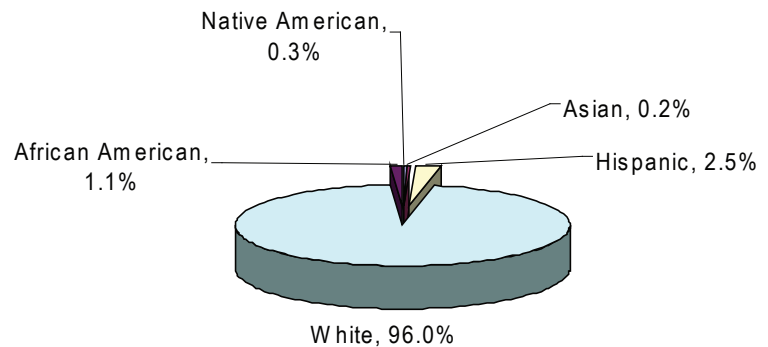

Kewaunee County

WisKids County Data Snapshot

Population

Total population: 20,388

Under age 18: 4,635

Under age 5: 1,449

Children in a single parent household: 6.3%

Kids in Kewaunee County

Living in Poverty

	2000	2006-08	Wisconsin
All Residents	5.7%	6.90%	10.0%
All Children	7.2%	8%	14.0%
Children living below 200% FPL	23.1%	24.6%	34.0%
Families with children under 18	5.5%	9.0%	11.9%
Female headed households with children	17.7%	55.5%	34.9%