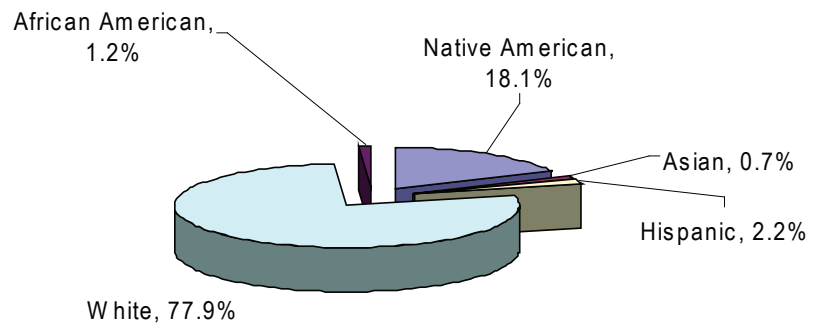

Vilas County

WisKids County Data Snapshot

Population

Total population: 21,919

Under age 18: 3,697

Under age 5: 1,154

Children in a single parent household: 8.2%

Kids in Vilas County

Living in Poverty

	2000	2006-08	Wisconsin
All Residents	8.0%	10.90%	10.0%
All Children	11.8%	18%	14.0%
Children living below 200% FPL	n/a	43.3%	34.0%
Families with children under 18	9.9%	19.3%	11.9%
Female headed households with children	28.7%	40.7%	34.9%